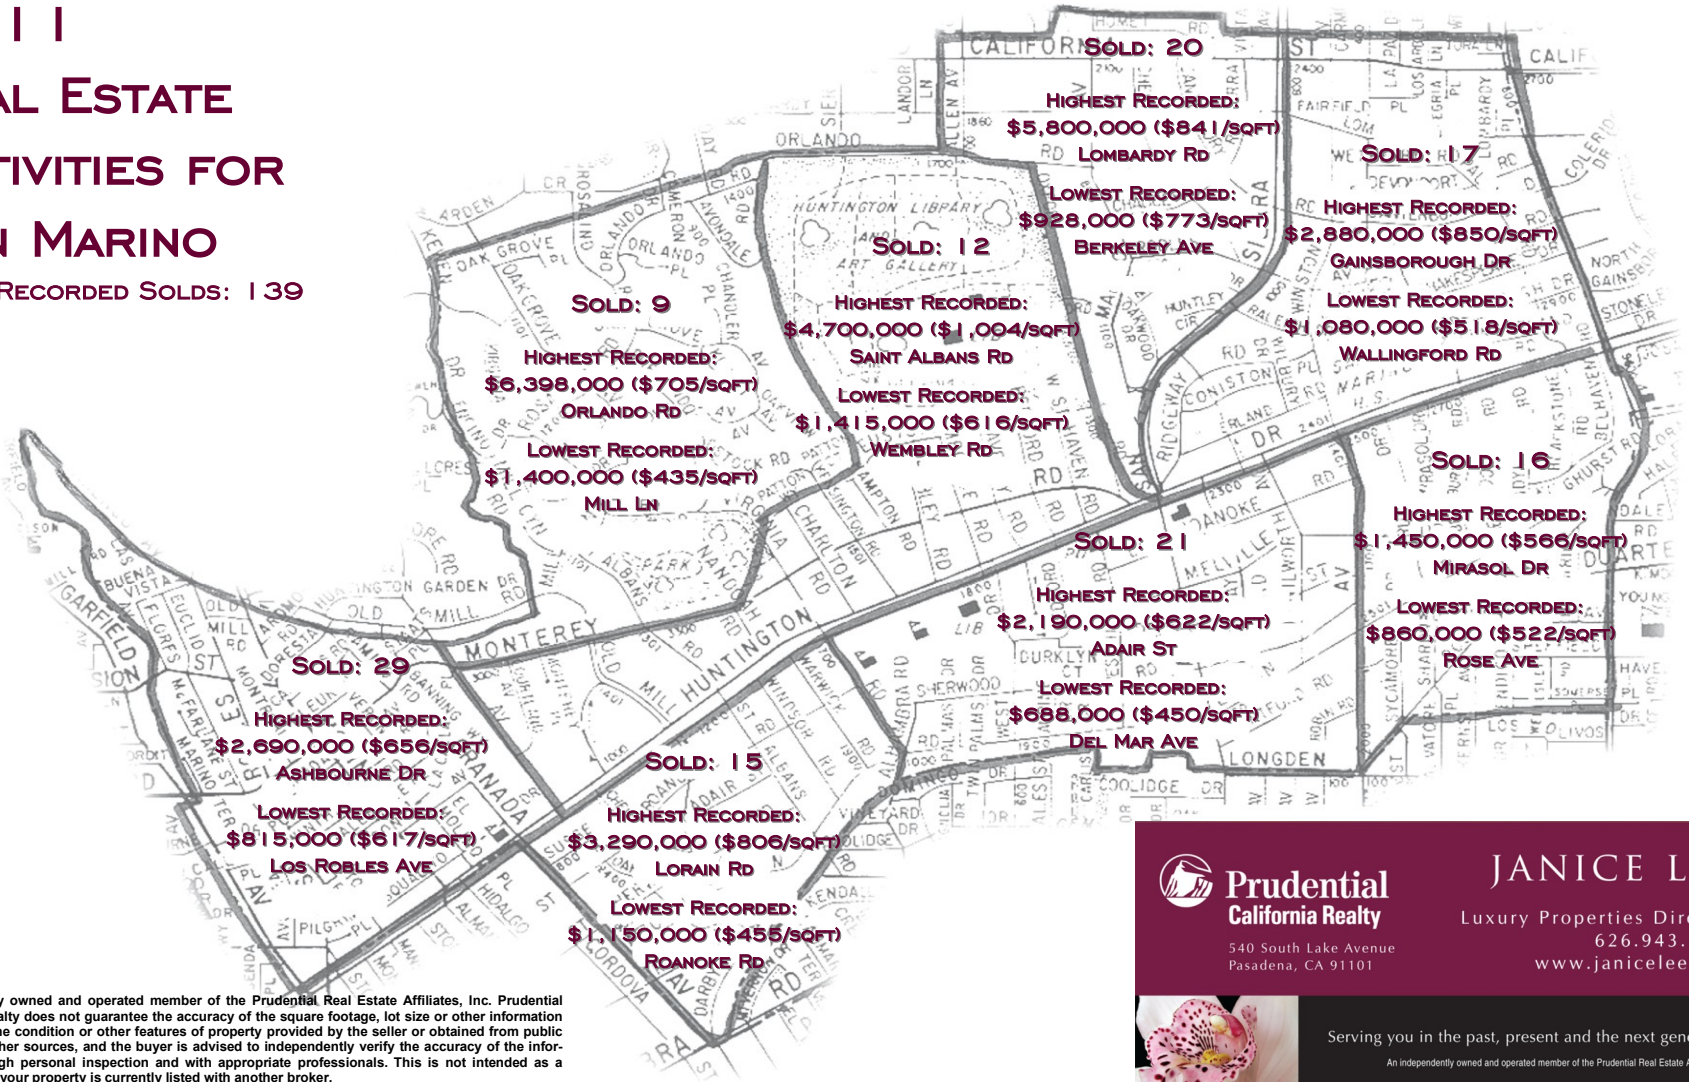

2011 REAL ESTATE ACTIVITIES FOR SAN MARINO

TOTAL RECORDED SOLDS: 139

Prudential
California Realty

540 South Lake Avenue
Pasadena, CA 91101

JANICE LEE

Luxury Properties Director
626.943.7303
www.janicelee.com