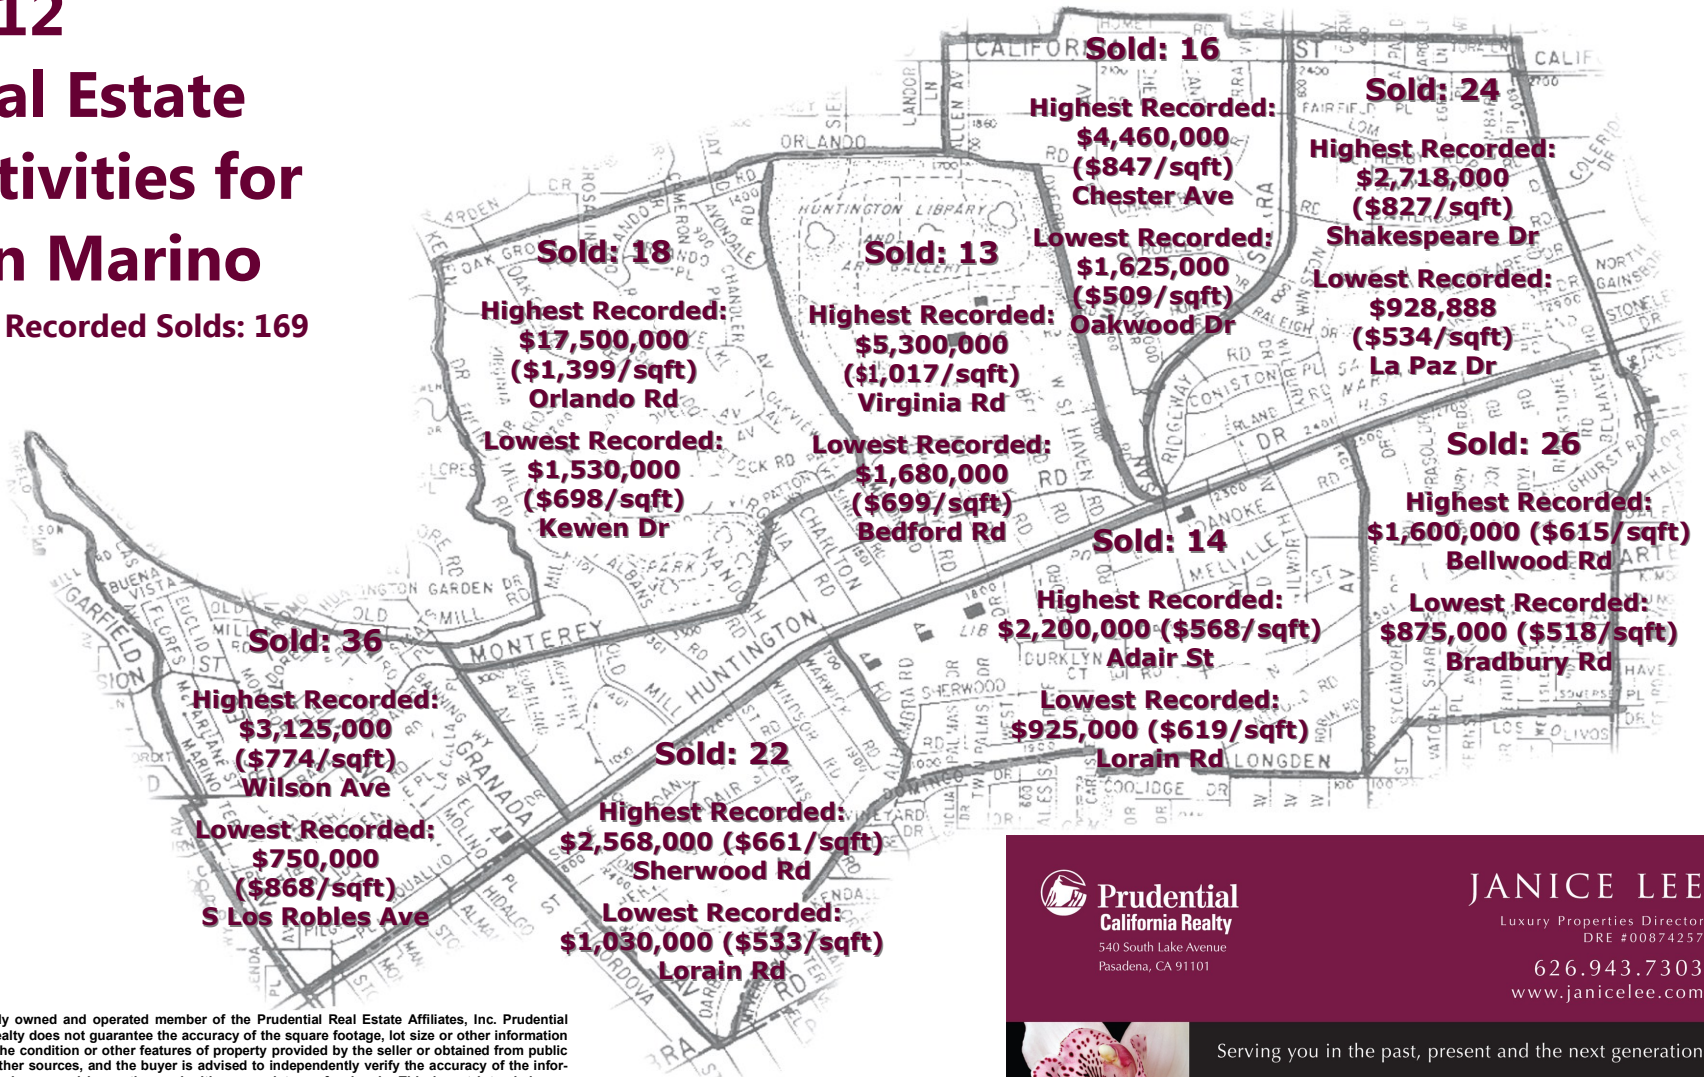

2012 Real Estate Activities for San Marino

Total Recorded Solds: 169

Prudential
California Realty
540 South Lake Avenue
Pasadena, CA 91101

JANICE LEE
Luxury Properties Director
DRE #00874257
626.943.7303
www.janicelee.com