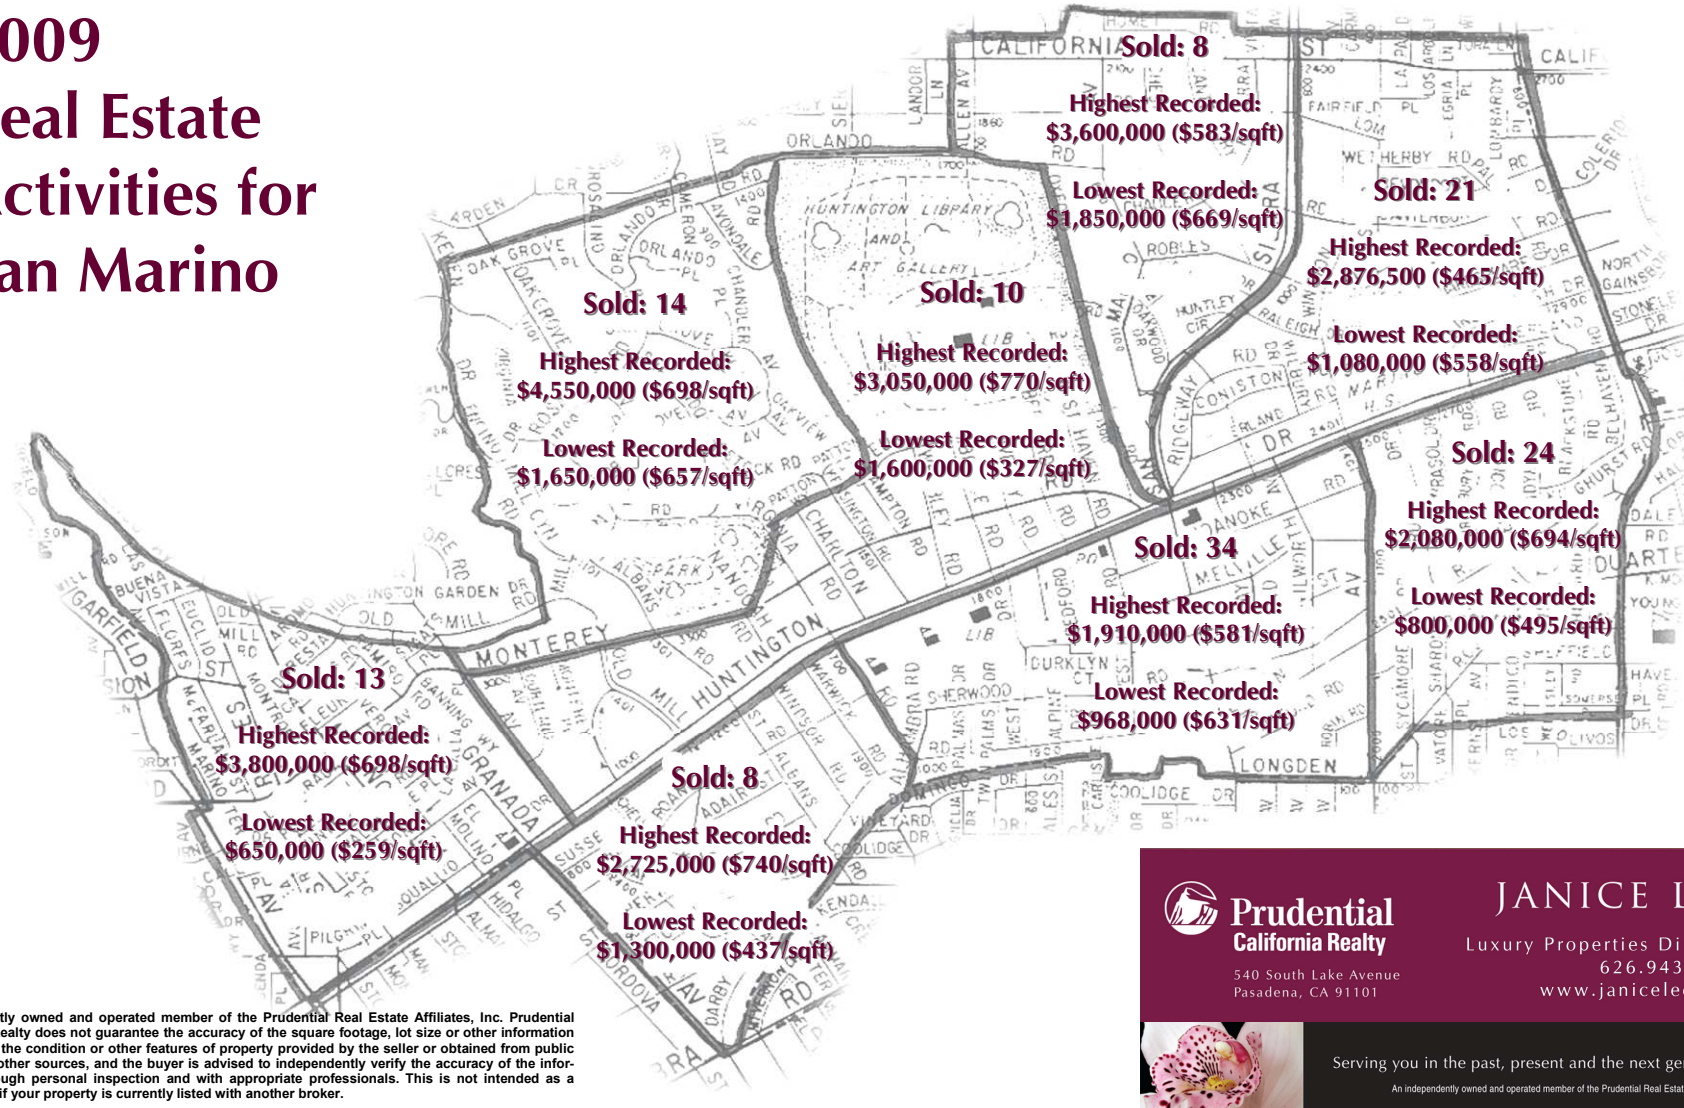

2009 Real Estate Activities for San Marino

Prudential
California Realty

540 South Lake Avenue
Pasadena, CA 91101

JANICE LEE

Luxury Properties Director
626.943.7303
www.janicelee.com

Serving you in the past, present and the next generation