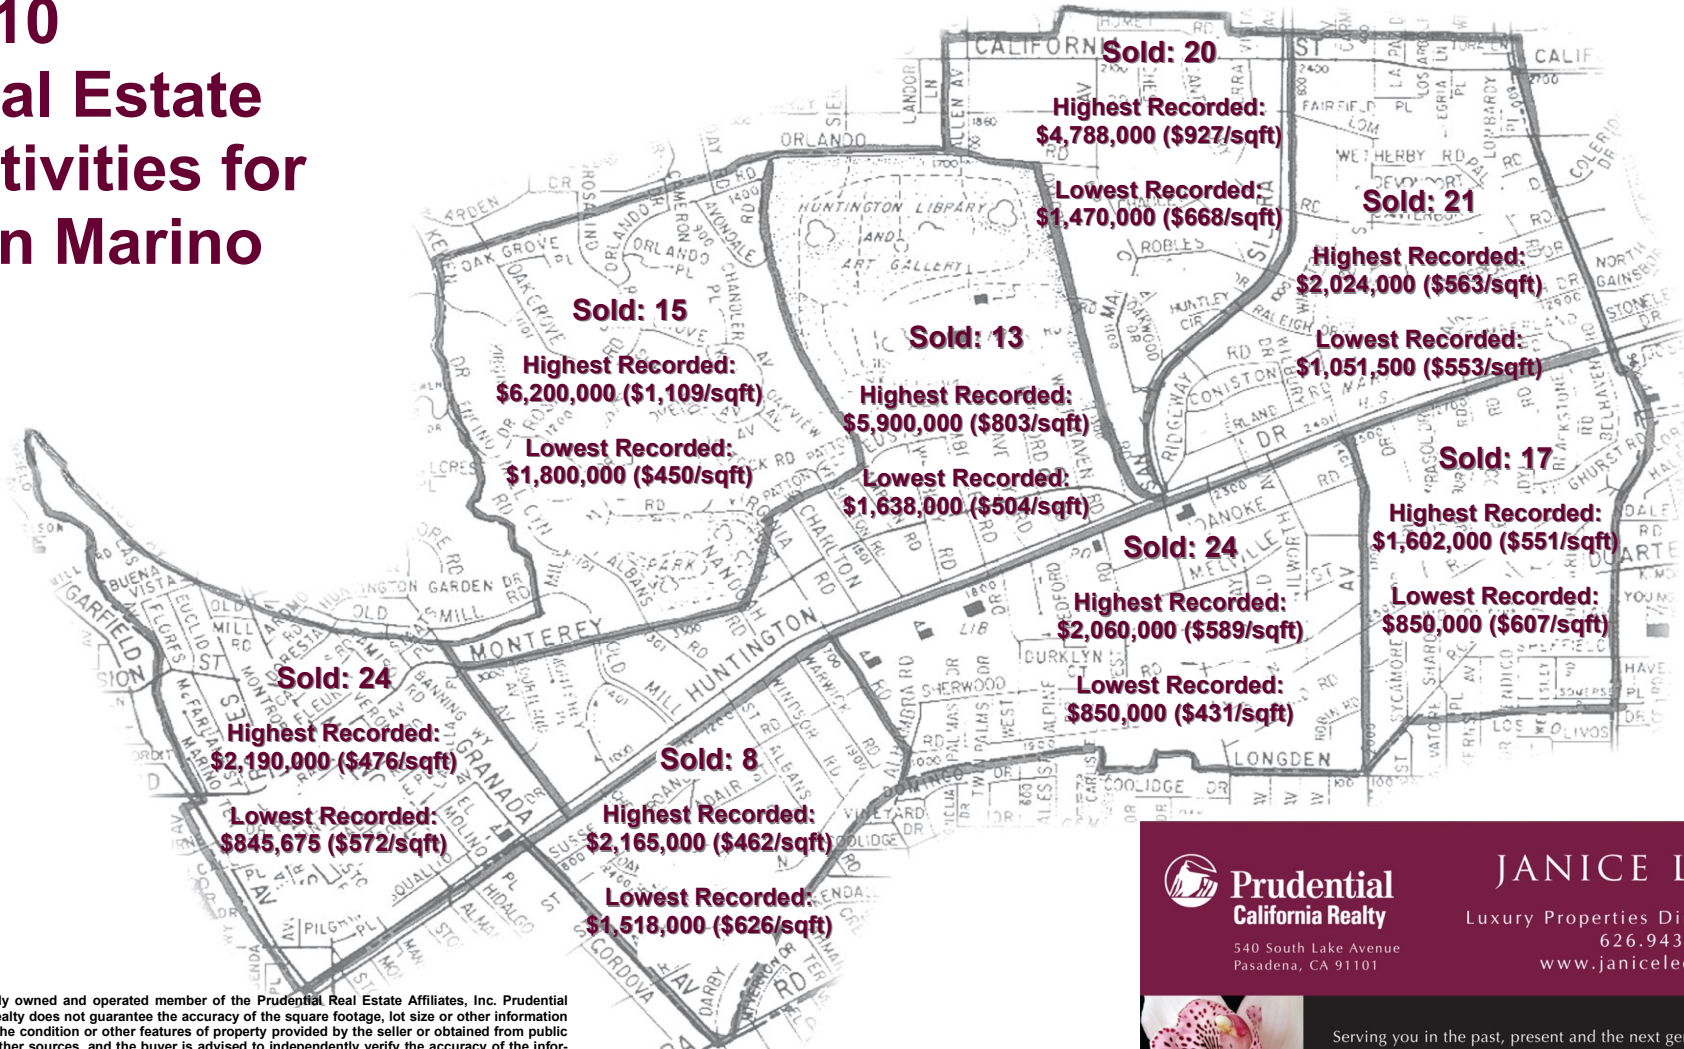

# 2010 Real Estate Activities for San Marino

Independently owned and operated member of the Prudential Real Estate Affiliates, Inc. Prudential California Realty does not guarantee the accuracy of the square footage, lot size or other information concerning the condition or other features of property provided by the seller or obtained from public records or other sources, and the buyer is advised to independently verify the accuracy of the information through personal inspection and with appropriate professionals. This is not intended as a solicitation if your property is currently listed with another broker.